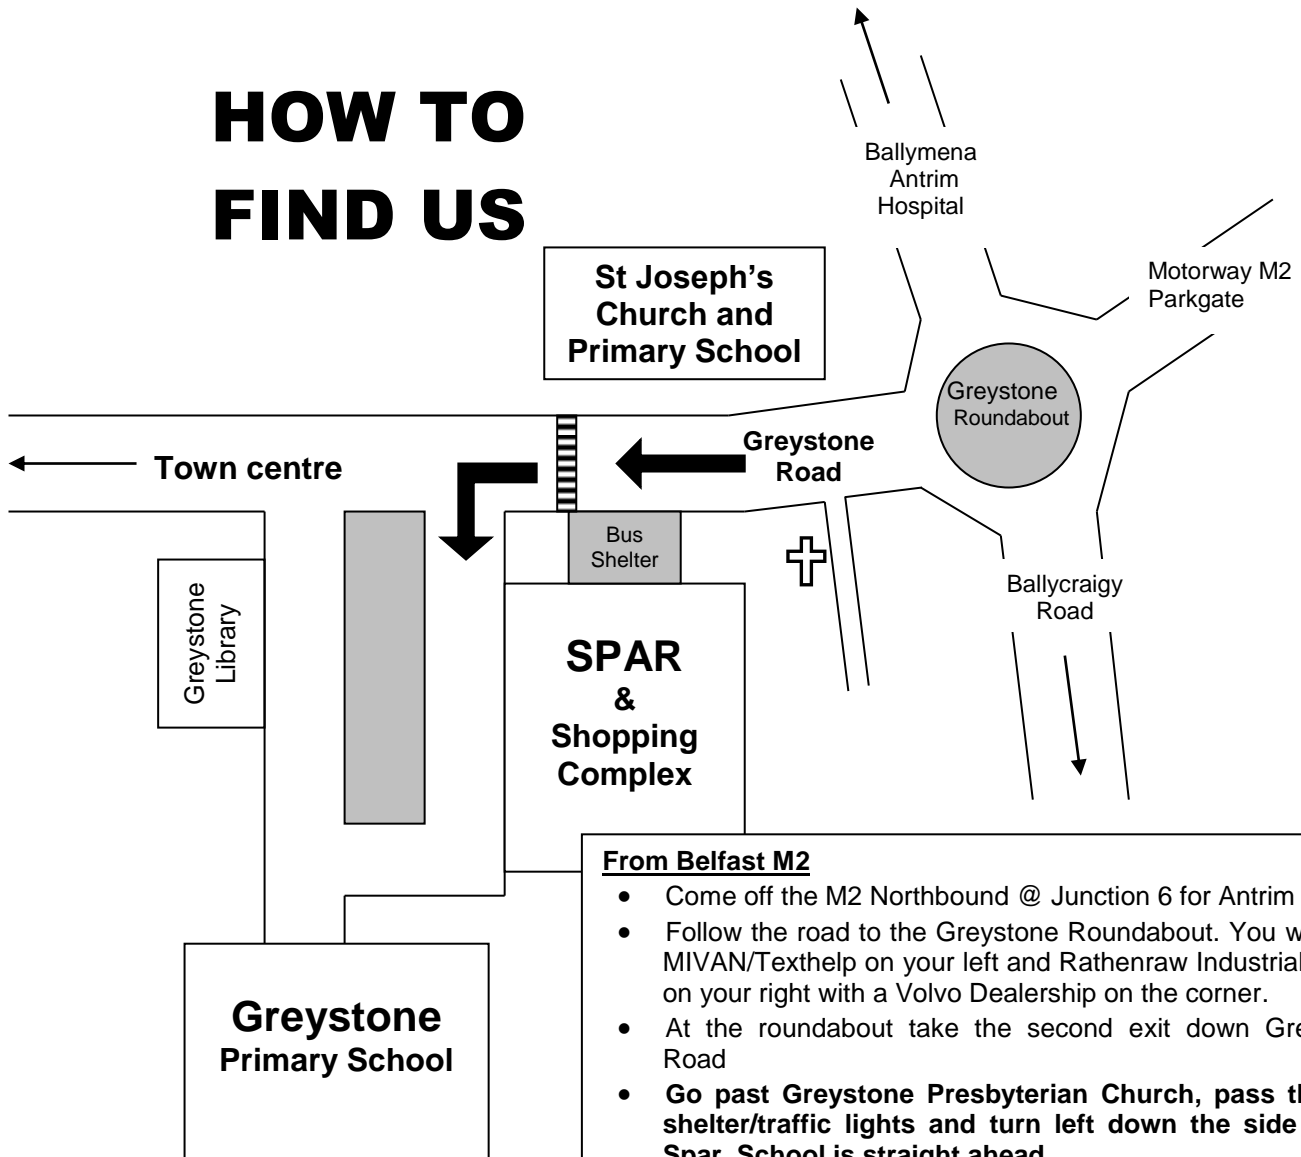

Greystone Primary School

53 Greystone Road, Antrim, BT41 1JW

Tel: (028) 9446 2545

Email: afaulkner119@c2kni.net

HOW TO FIND US

From Belfast M2

- Come off the M2 Northbound @ Junction 6 for Antrim
- Follow the road to the Greystone Roundabout. You will pass MIVAN/Texthelp on your left and Rathenraw Industrial Estate on your right with a Volvo Dealership on the corner.
- At the roundabout take the second exit down Greystone Road
- **Go past Greystone Presbyterian Church, pass the bus shelter/traffic lights and turn left down the side of the Spar. School is straight ahead.**

From Lisburn/Moira

- At Ballyrobin Road Roundabout before the airport go straight across onto Oldstone Road
- Keep on this road, under the low bridge and up to the traffic lights. Turn right at the lights.
- Continue along this road and take the left at Muckamore Credit Union (Ballycraigie Rd)
- Continue to the roundabout at the top of this road then directions as above

From North and West

- Take the M2 towards Belfast and come off at Junction 6 (the junction **after** the Hospital)
- Follow directions as above

From Junction 1 Complex

- Turn left at J1 roundabout towards Hospital
- Continue through traffic lights to the end of the road, past Antrim Cineplex, to Greystone roundabout at the end.
- Take the 3rd exit down Greystone Road
- Follow directions as above